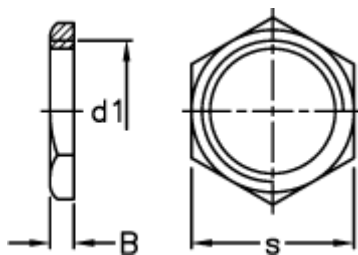

Article number: 2311015041

Description: E+G Nut for oil level indicator
GH. 1 1/4 brass

Measures

B = 5.0

d1 = G 1 1/4

s = 46